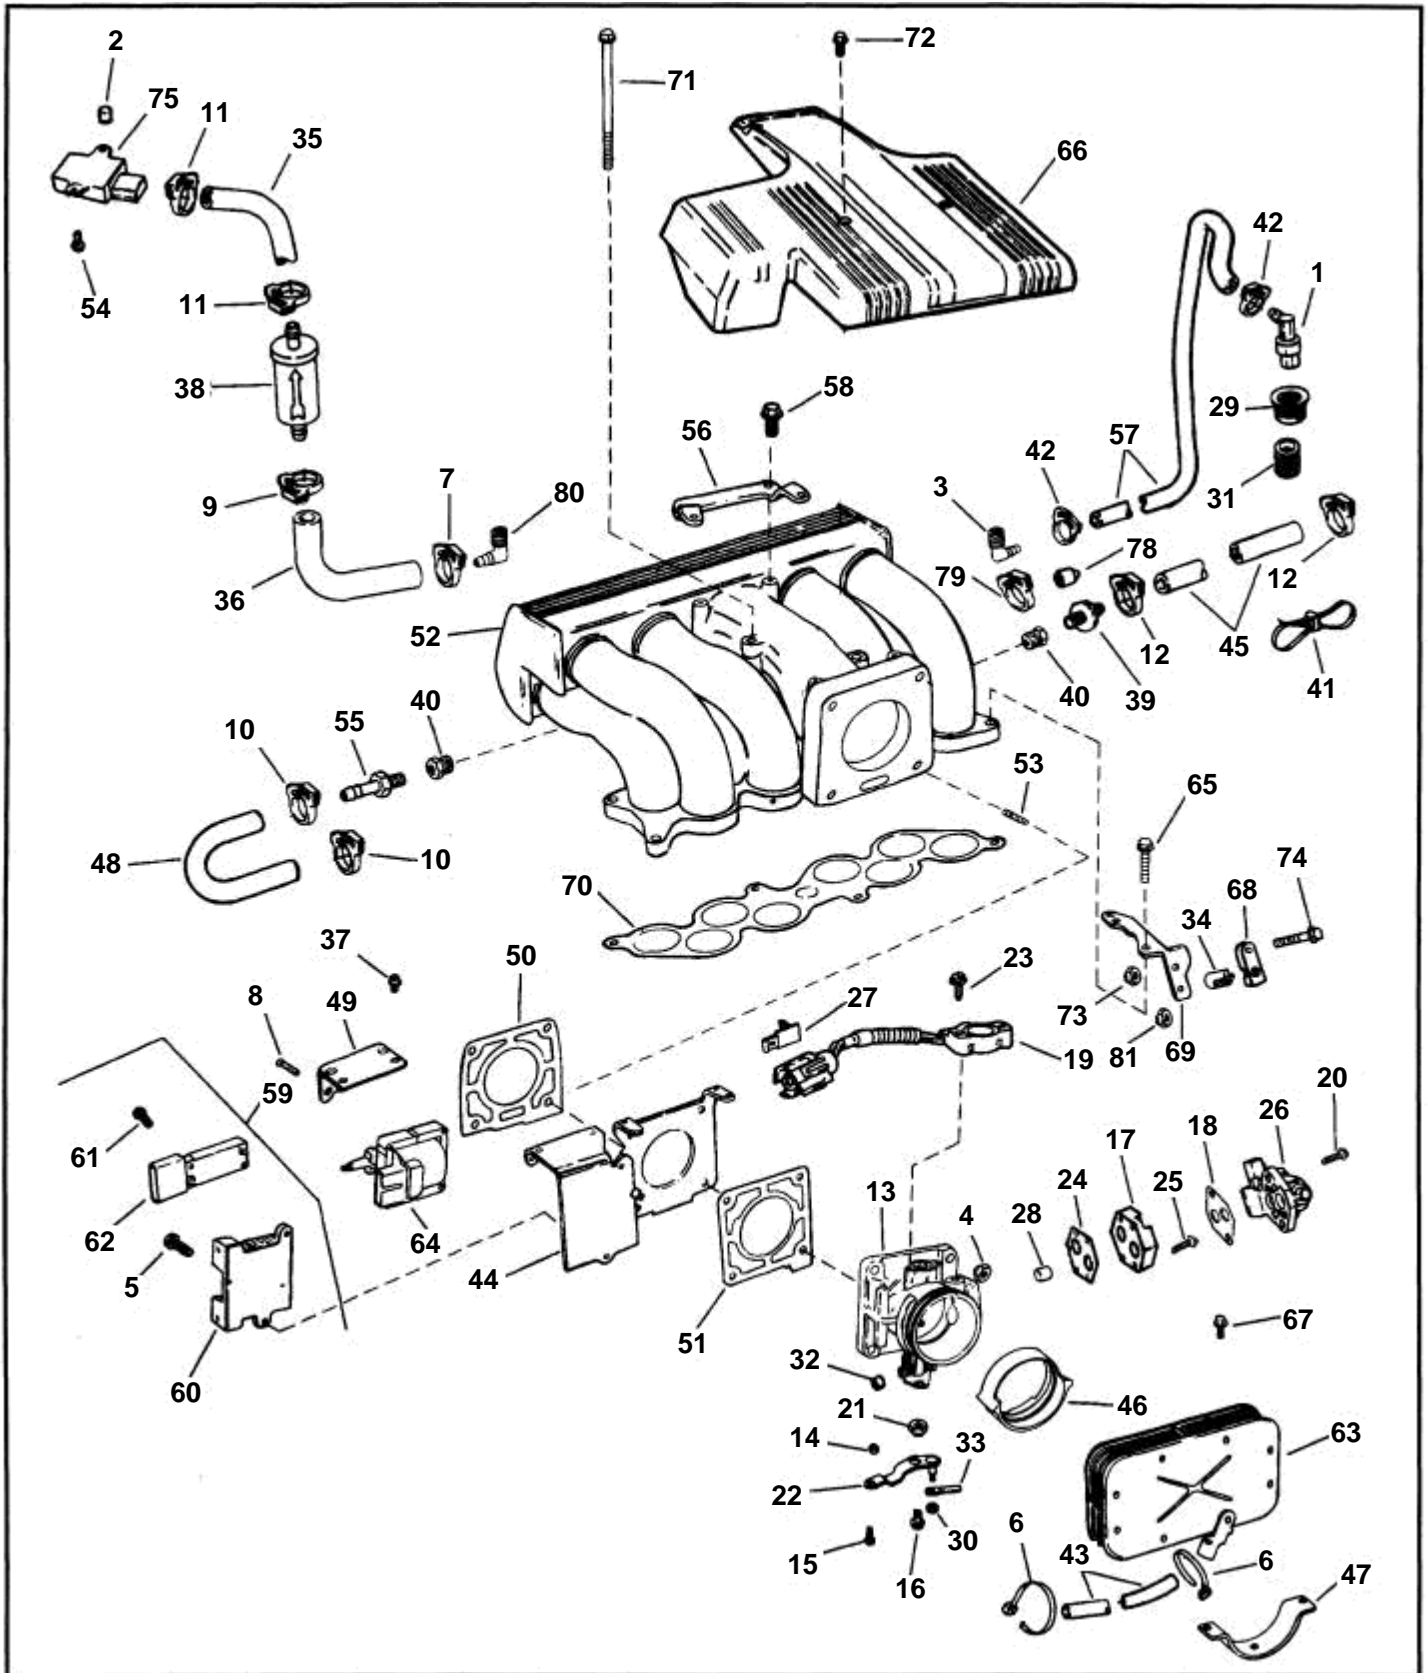

UPPER INTAKE MANIFOLD, Fi

UPPER INTAKE MANIFOLD, Fi

REF	PART NO.	QTY	DESCRIPTION	NOTES
1	3852820	1	Valve	
2	3853537	2	Protective cap, MAP sensor screw	
3	3852480	1	Riser, Hose, PCV valve	
4	3852142	4	Nut, Stud, throttle body	
5	3852080	2	Screw, .TFI module to mounting bracket	
6	3852158	1	Lock strap, Eng cbl lead, idle air by connector	
7	3852529	1	Clamp, Hose, upper intake manifold to filter	
8	3852168	2	Screw, E-coil & bracket to TFI	
9	3852170	1	Clamp, Hose, filter to intake manifold	Upper
10	3852171	2	Clamp, Pres regulator hose to intake manifold	Upper
11	3852170	2	Clamp, Hose, MAP sensor	
12	3852529	2	Clamp, Hose, reservoir to pulse limiter	
13	3854277	1	Throttle body	
14	3852077	1	· Nut, Screw, throttle lever to throttle body	
15	3852066	1	Screw, Lever & pin assy to throttle body	
16	3852212	1	Screw, Throttle lever to throttle body	
17	3853612	1	Adapter, Air bypass solenoid	
18	3853613	1	Gasket, Throttle air bypass solenoid	
19	3850988	1	· Sender	
20	3853614	2	· Screw, Air bypass solenoid	
21	3853627	1	Nut, Shoulder, throttle lever	
22	3850353	1	· Lever, Throttle body	
23	3850986	2	· Screw, Throttle sensor	
24	3853613	2	· Gasket, Adapter to solenoid	
25	3853614	2	Screw, Throttle air bypass solenoid	
26	3850987	1	· Valve, Throttle air bypass	
27	3853734	1	· Clip, Connector	
28	3853748	1	Filter, Adapter, throttle air bypass solenoid	
29	3853767	1	Grommet, PCV valve	
30	3853729	1	Nut, Throttle cable	
31	3853768	1	Filter, Crankcase vent	
32	3853772	1	Cover, Screw, hex idle air adjustment	
33	3852019	1	Retainer, Throttle cable	
34	3850941	1	Adapter, Throttle cable	
35	3852203	1	Hose, MAP sensor to filter	
36	3853641	1	Hose, Filter to upper intake manifold	
37	3852212	2	Screw, E-coil bracket to TFI bracket	
38	3852224	1	Fuel filter, MAP sensor, vacuum line	
39	3852225	1	Impulse limiter, Upper intake manifold	
40	3852465	1	Bushing, Pres regulator hose to intake manifold	Upper
	3852465	1	Bushing, Pulse limiter to intake manifold	Upper
41	3852486	1	Lock strap, Reservoir vent hose	
42	3852529	2	Clamp, Hose, PCV valve	
43	3853723	1	Hose, Valve cover to arrestor	
44	3853763	1	Bracket, TFI module & E-coil	
45	3853582	1	Hose, Reservoir to pulse limiter	
46	3853594	1	Grommet, Flame arrestor, to throttle body	
47	3853595	1	Clamp, Flame arrestor to throttle body	
48	3853619	1	Hose, Pressure regulator	
49	3853625	1	Bracket, Ignition coil to TFI bracket	
50	3853629	1	Gasket, TFI/E-coil mounting bracket	
51	3853630	1	Gasket, TFI/E-coil mounting bracket	
52	3850777	1	Manifold, Upper intake	
53	3852176	4	Stud, Throttle body to upper intake manifold	
54	3852208	2	Screw, MAP sensor to elec components brkt	
55	3853639	1	Fitting, Pressure regulator hose	
56	3853652	1	Bracket, Flame arrestor cover, rear	
57	3854904	1	Hose, Upper intake manifold to PCV valve	Cut to length (sold by meter)
58	3853661	2	Screw, Bracket, flame arrestor cover	
59	3854139	1	Control unit	
60	3854272	X	· Level sensor	
61	3854273	X	· Screw	
62	3854274	X	· Control unit	
63	3854144	1	Flame shield, Throttle body	